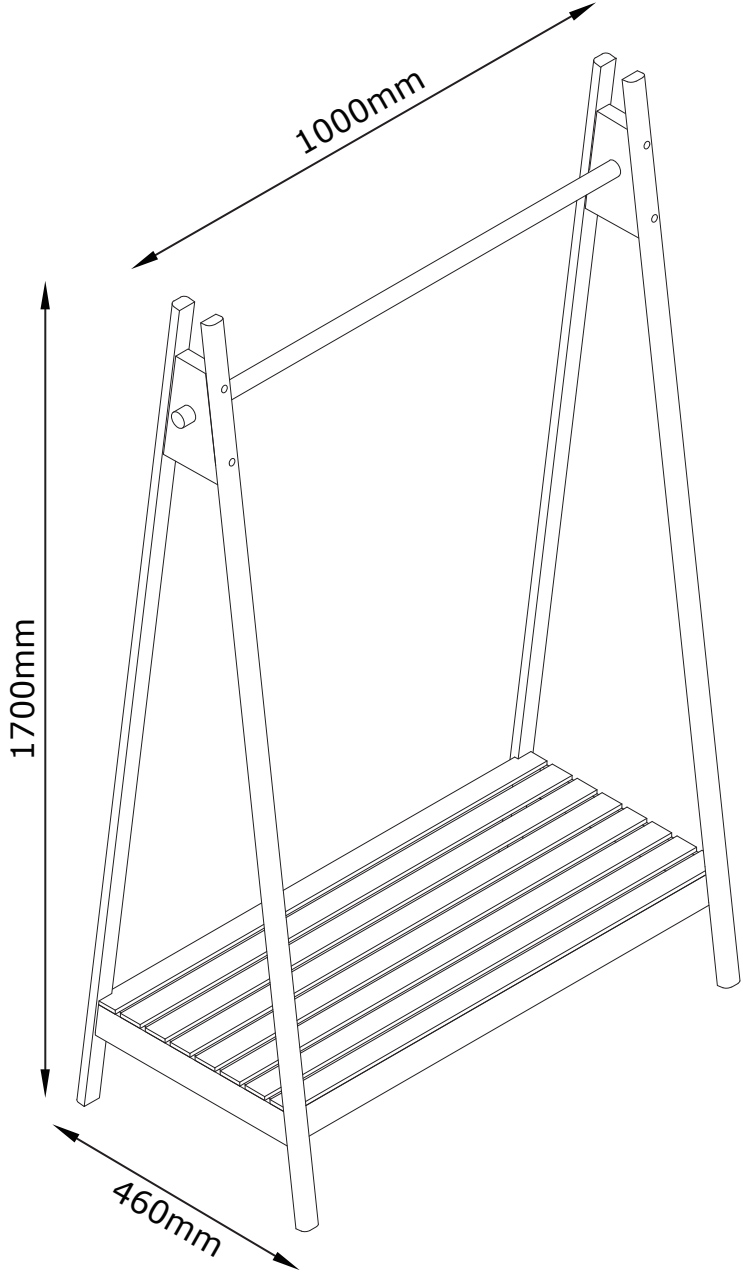

CLOTH RACK

620026

A×8  M6×55mm	B×8  M8×16×1mm	C×10  M6×40mm	D×1  M4	E×4  Ø25×3mm
---	---	--	---	---

①	1	Ø35x1000mm	④	2	1710x35x30mm
②	2	200x90x34mm	⑤	1	945x390x79mm
③	2	1710x35x30mm			

1

2

C×2

M6×40mm

D×1

3

A×4

M6×55mm

B×4

M8×16×1mm

D×1

E×2

Ø25×3mm

4

A×4

M6×55mm

B×4

M8×16×1mm

D×1

E×2

Ø25×3mm

5

Cx8

M6x40mm

Dx1

6

Dx1

7