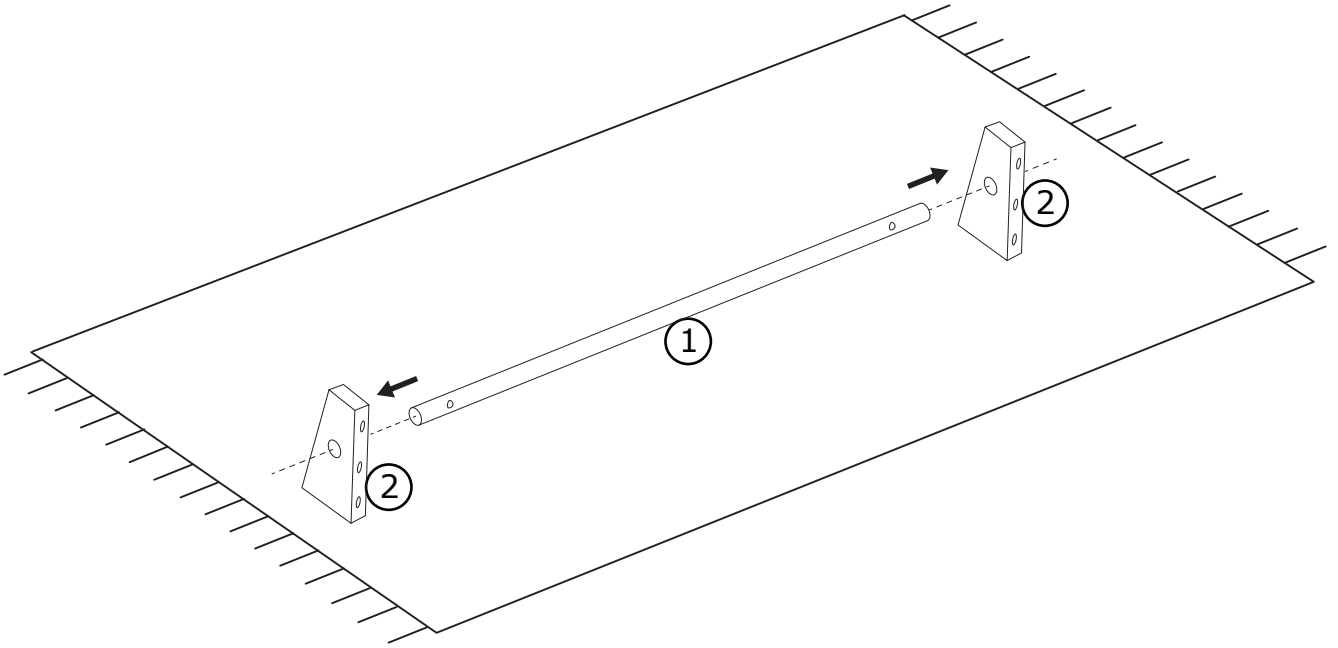

CLOTH RACK

620026

A×8  M6×55mm	B×8  M8×16×1mm	C×10  M6×40mm	D×1  M4	E×4  Ø25×3mm
---	---	--	---	---

①	1	Ø35x1000mm	④	2	1710x35x30mm
②	2	200x90x34mm	⑤	1	945x390x79mm
③	2	1710x35x30mm			

1

2

C×2

M6×40mm

D×1

3

A×4

M6×55mm

B×4

M8×16×1mm

D×1

E×2

Ø25×3mm

4

A×4

M6×55mm

B×4

M8×16×1mm

D×1

E×2