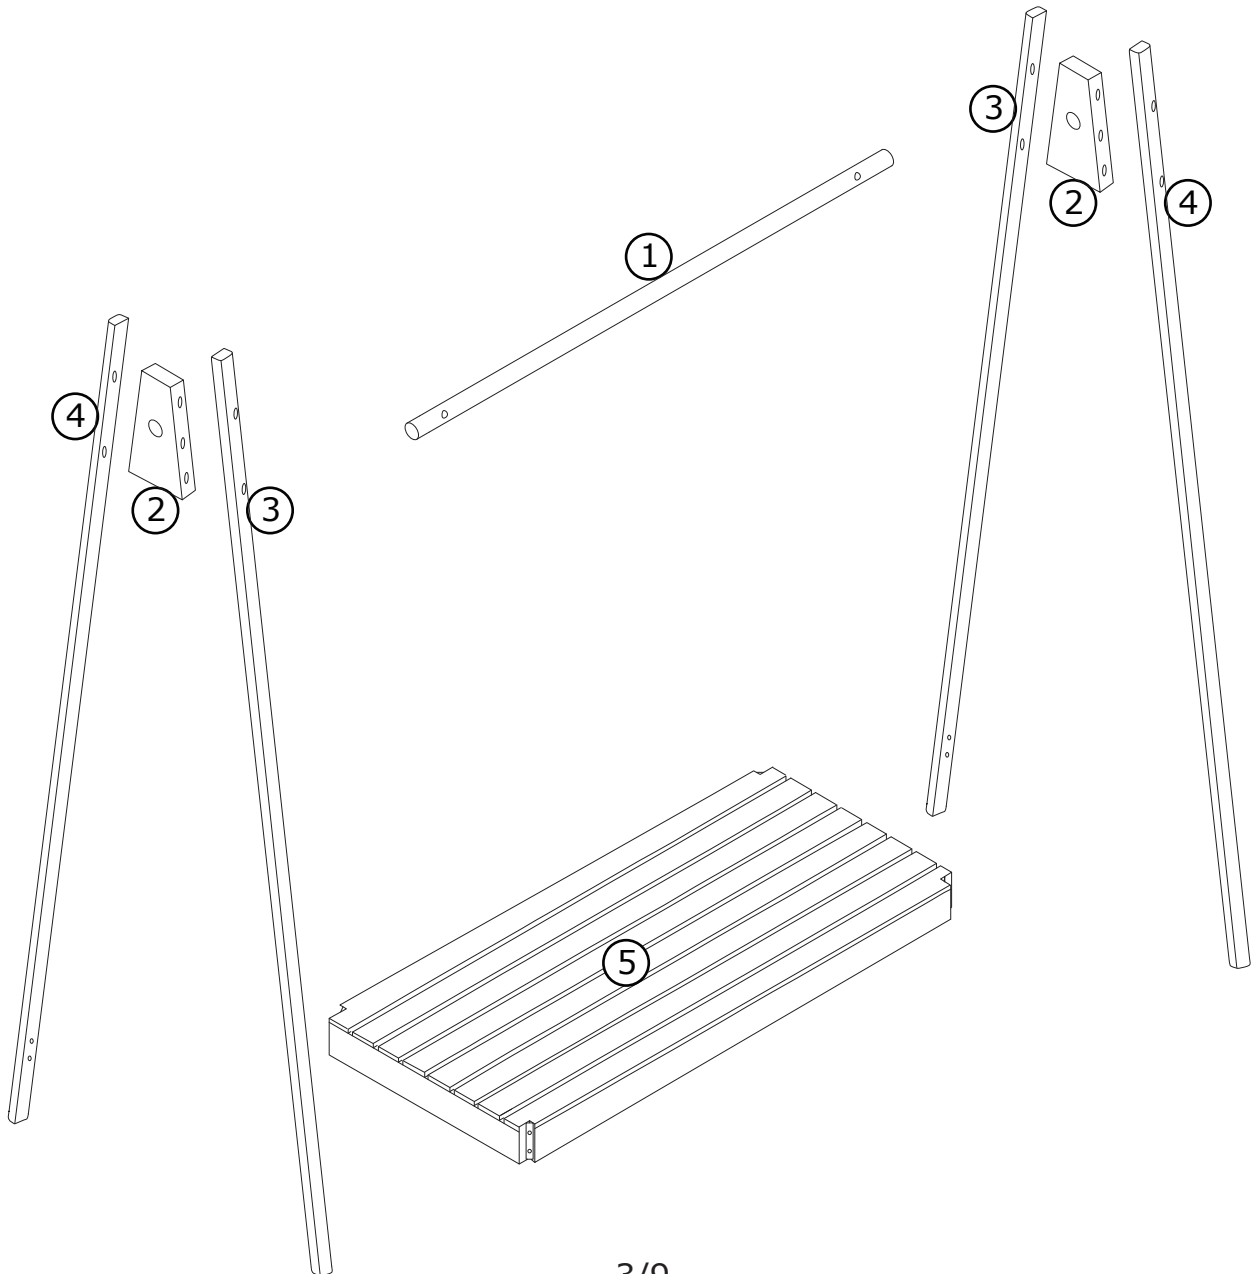

CLOTH RACK

620026

A×8  M6×55mm	B×8  M8×16×1mm	C×10  M6×40mm	D×1  M4	E×4  Ø25×3mm
---	---	--	---	---

①	1	Ø35x1000mm	④	2	1710x35x30mm
②	2	200x90x34mm	⑤	1	945x390x79mm
③	2	1710x35x30mm			

1

2

C×2

M6×40mm

D×1

3

A×4

M6×55mm

B×4

M8×16×1mm

D×1

E×2

Ø25×3mm

4

A×4

M6×55mm

B×4

M8×16×1mm

D×1

E×2

Ø25×3mm

5

Cx8

M6x40mm

Dx1

6

Dx1

7