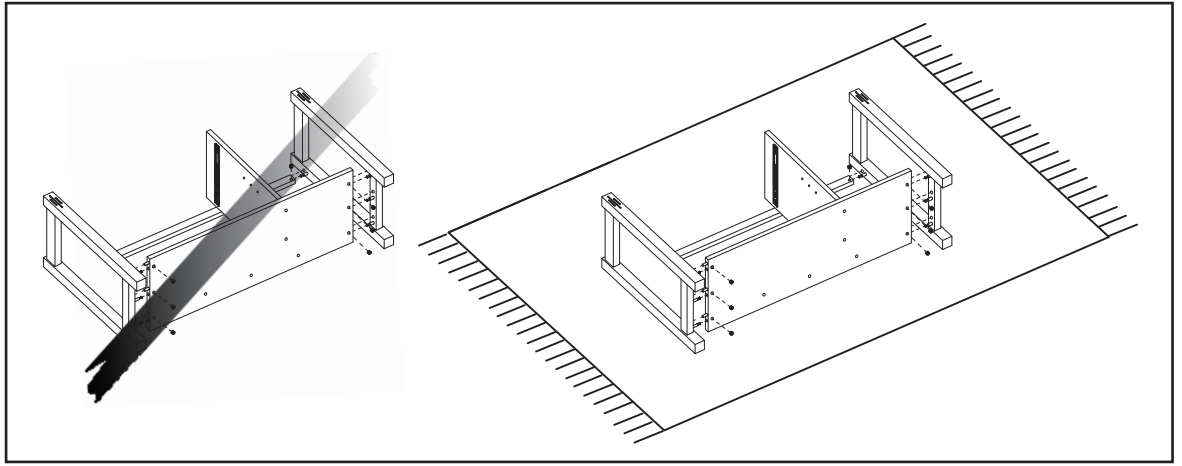

CLOTH RACK

620026

A×8  M6×55mm	B×8  M8×16×1mm	C×10  M6×40mm	D×1  M4	E×4  Ø25×3mm
---	---	--	---	---

①	1	Ø35x1000mm	④	2	1710x35x30mm
②	2	200x90x34mm	⑤	1	945x390x79mm
③	2	1710x35x30mm			

1

2

C×2

M6×40mm

D×1

3

A×4

M6×55mm

B×4

M8×16×1mm

D×1

E×2

Ø25×3mm

4

A×4

M6×55mm

B×4

M8×16×1mm

D×1

E×2